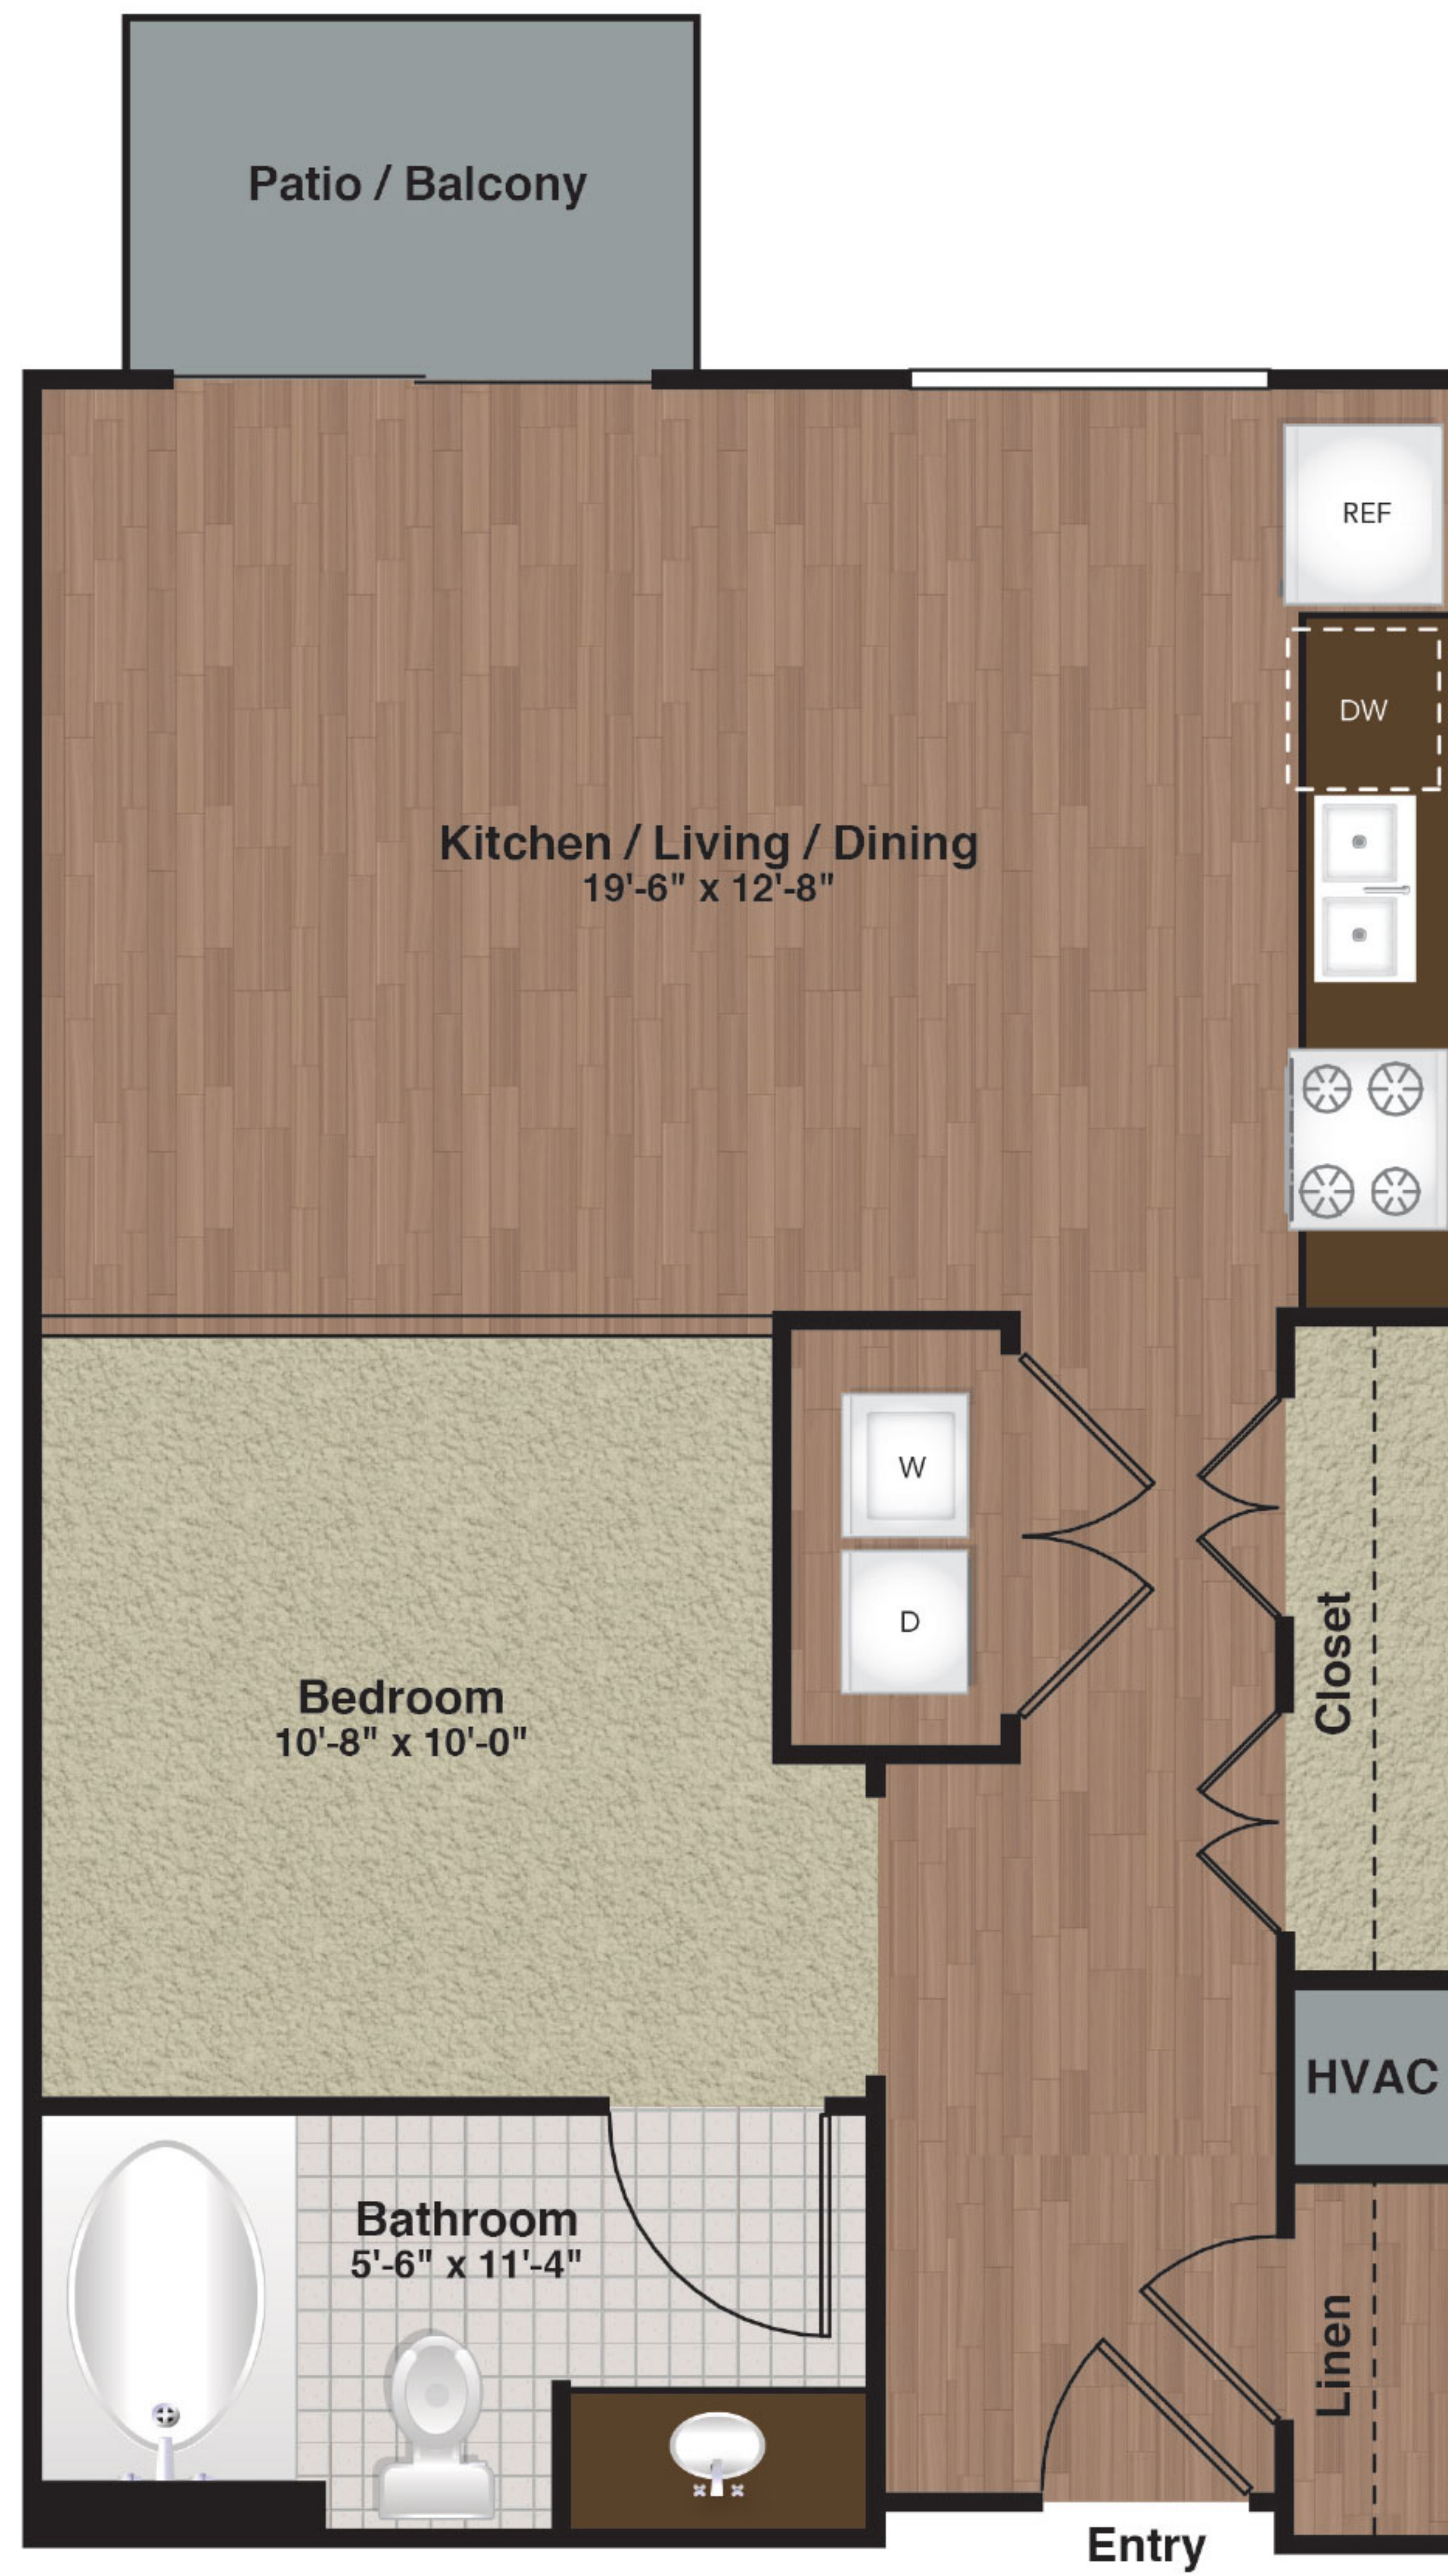

## UPTOWN

## E2-S2

Studio	Amenities:	Rent:
1 Bath		Deposit:
644 Sq Ft		Fees:

Floor plans are artist's rendering. All dimensions are approximate. Actual product and specifications may vary in dimension or detail. Not all features are available in every apartment. Prices and availability are subject to change. Please see a representative for details.