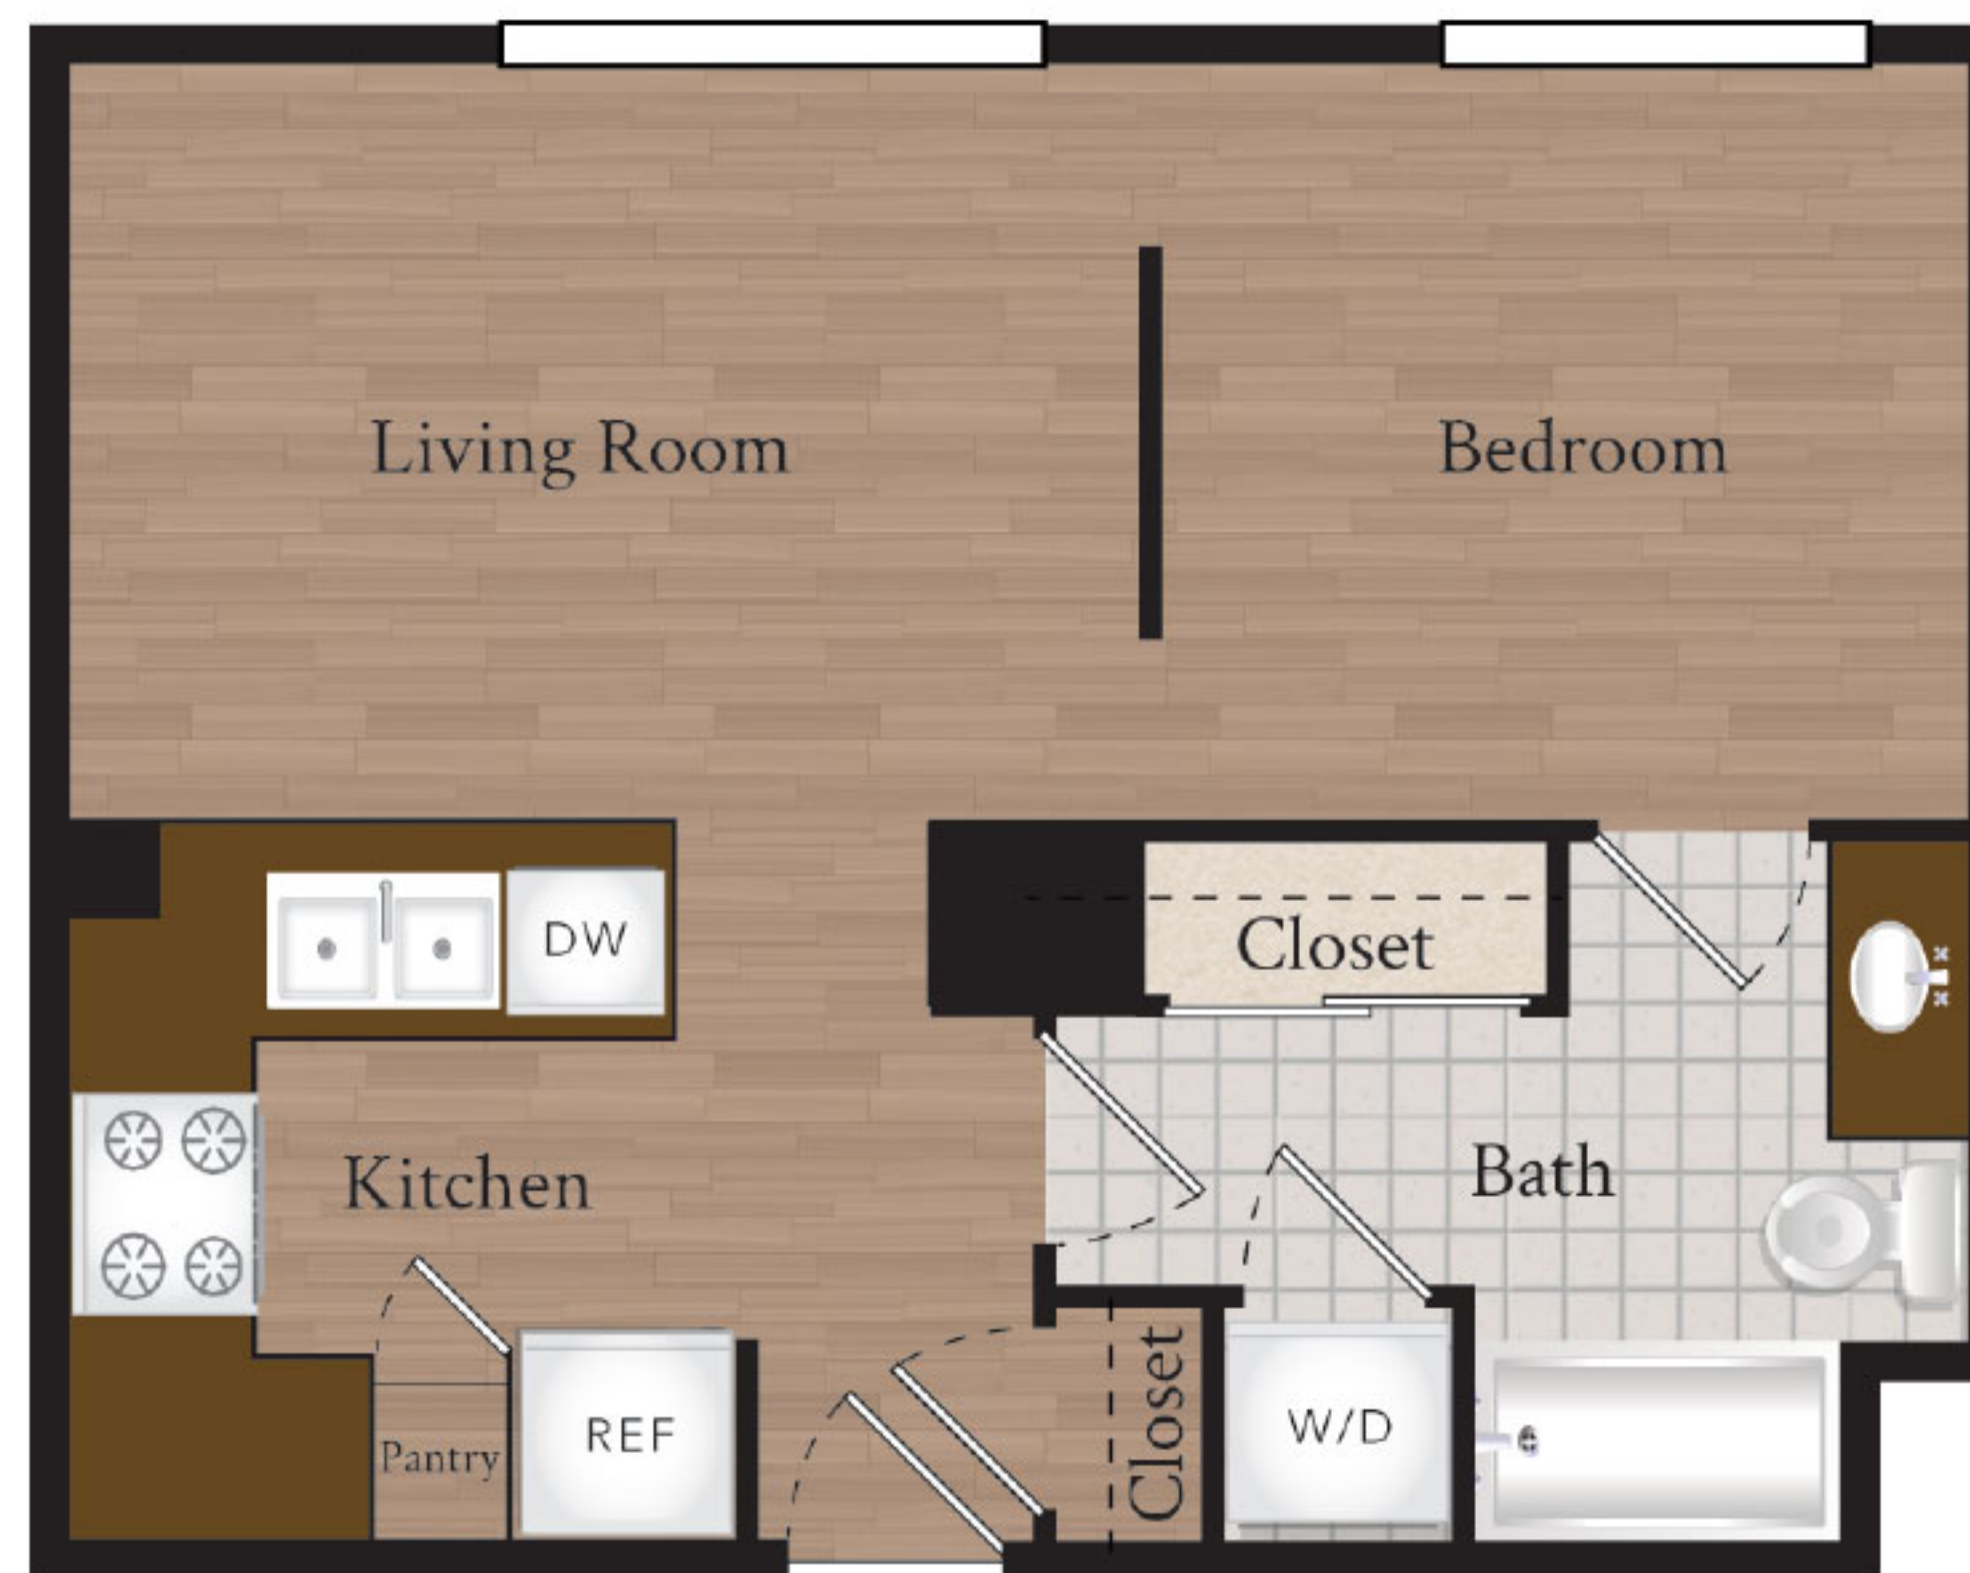

ELAN UPTOWN

S2

Alcove	Amenities:	Rent:
1 Bath		Deposit:
601 Sq Ft		Fees:

Floor plans are artist's rendering. All dimensions are approximate. Actual product and specifications may vary in dimension or detail. Not all features are available in every apartment. Prices and availability are subject to change. Please see a representative for details.  