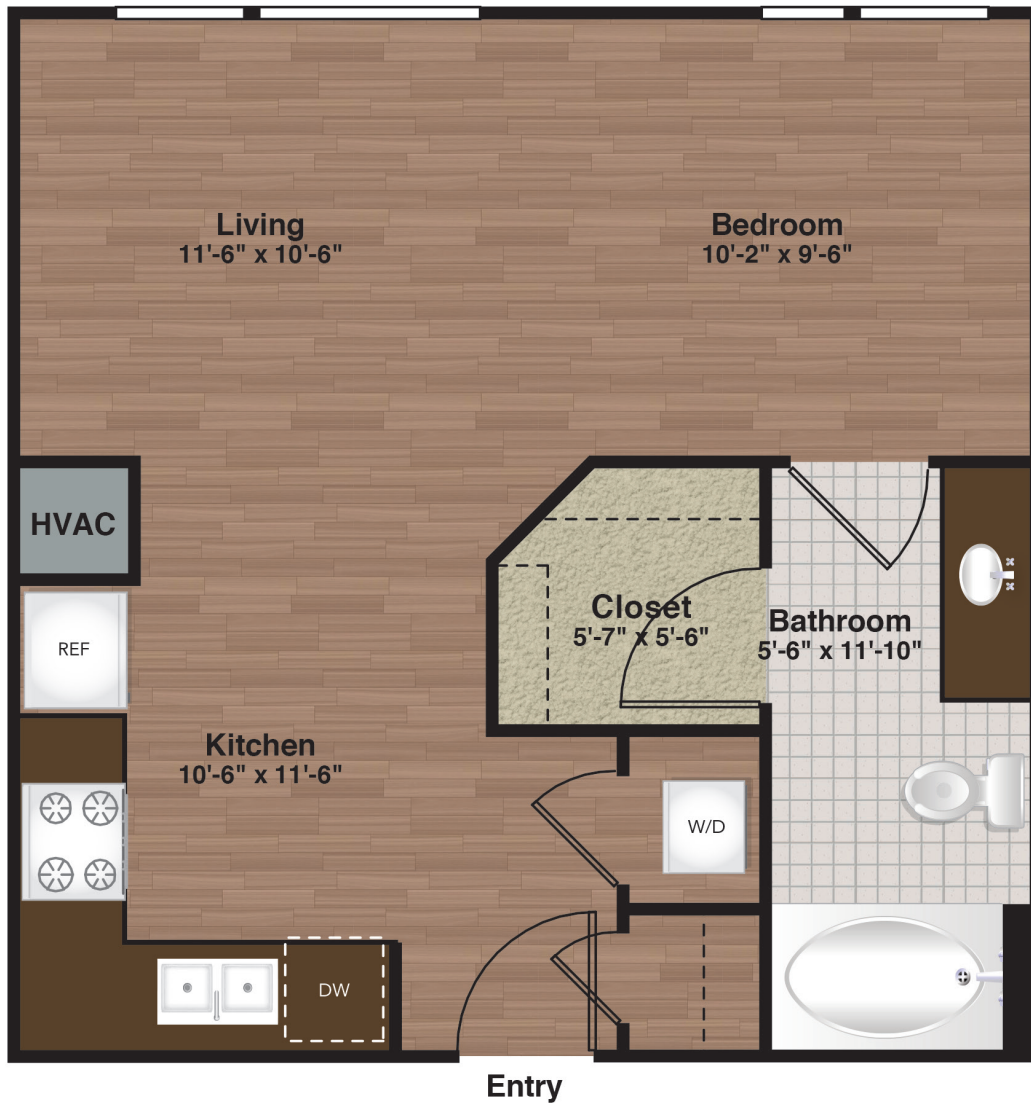

West-S1

STUDIO / 1 BATH

518
SQ. FT.

	2837 Emerson Ave. S Minneapolis, MN 55408
	763-762-9442 www.elanuptown.com

Floor plans are artist's rendering. All dimensions are approximate. Actual product and specifications may vary in dimension or detail. Not all features are available in every apartment. Prices and availability are subject to change. Please see a representative for details.