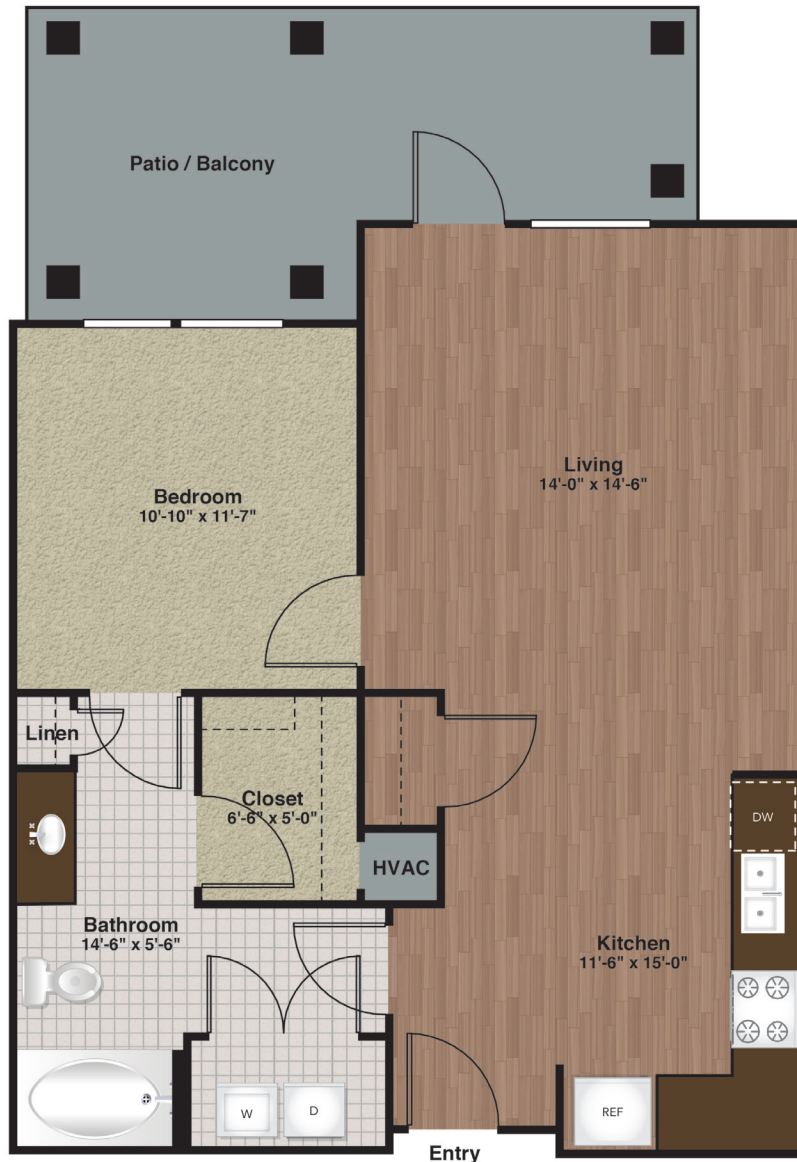

West-A4c

1 BED / 1 BATH

770
SQ. FT.

2837 Emerson Ave. S | Minneapolis, MN 55408

763-762-9442 | www.elanuptown.com

Floor plans are artist's rendering. All dimensions are approximate. Actual product and specifications may vary in dimension or detail. Not all features are available in every apartment. Prices and availability are subject to change. Please see a representative for details.