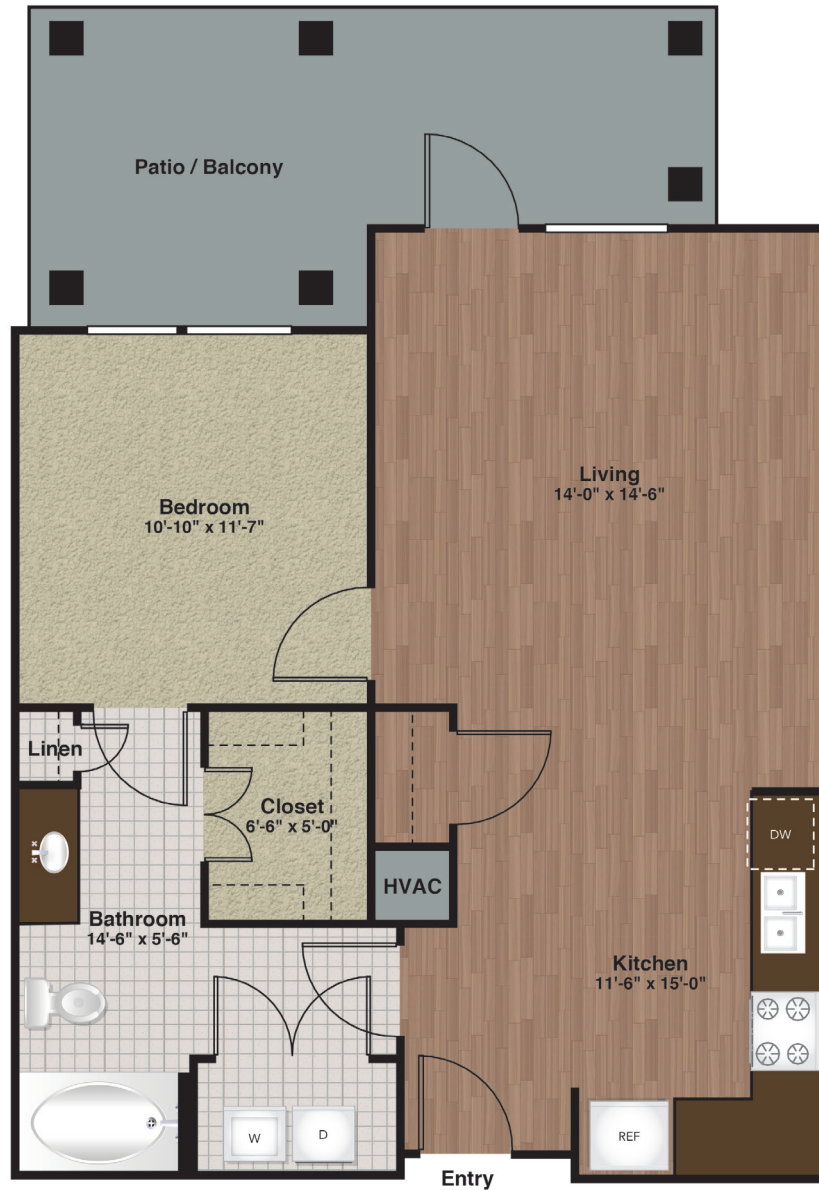

West-A4b

1 BED / 1 BATH

770
SQ. FT.

2837 Emerson Ave. S | Minneapolis, MN 55408

763-762-9442 | www.elanuptown.com

Floor plans are artist's rendering. All dimensions are approximate. Actual product and specifications may vary in dimension or detail. Not all features are available in every apartment. Prices and availability are subject to change. Please see a representative for details.