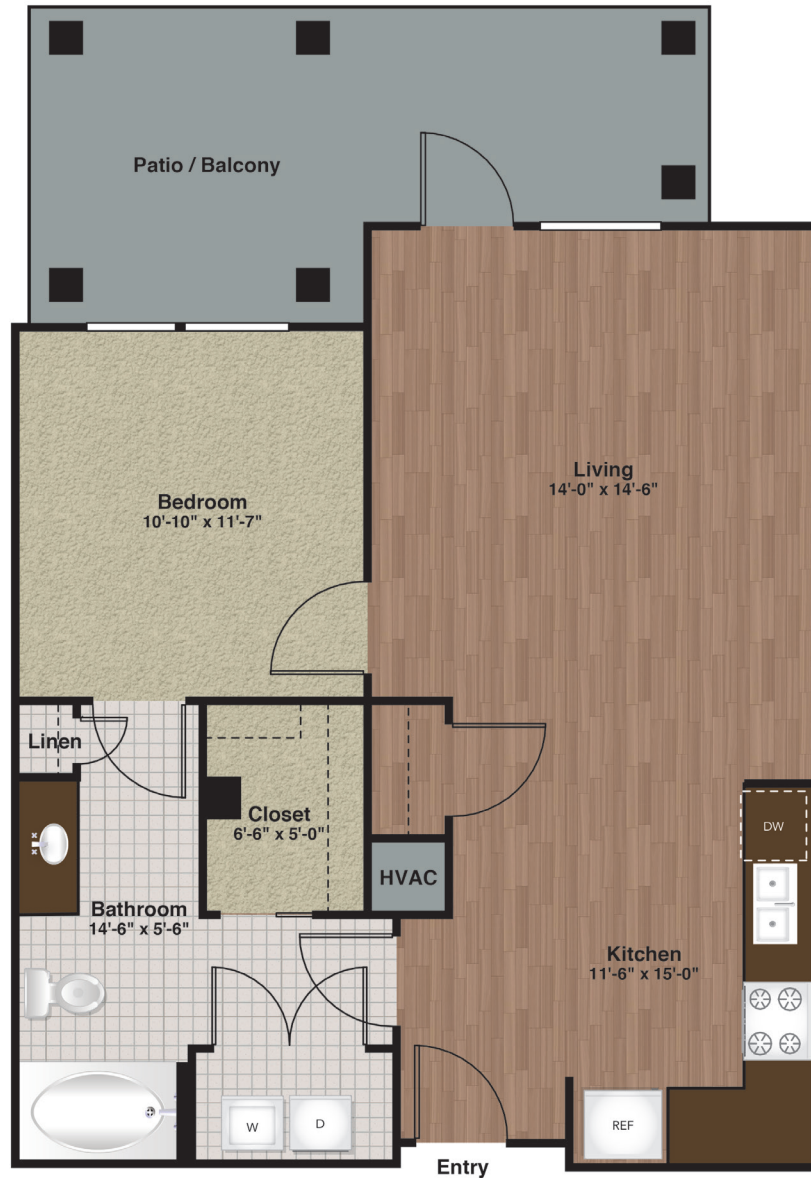

West-A4a

1 BED / 1 BATH

770
SQ. FT.

2837 Emerson Ave. S | Minneapolis, MN 55408

763-762-9442 | www.elanuptown.com

Floor plans are artist's rendering. All dimensions are approximate. Actual product and specifications may vary in dimension or detail. Not all features are available in every apartment. Prices and availability are subject to change. Please see a representative for details.