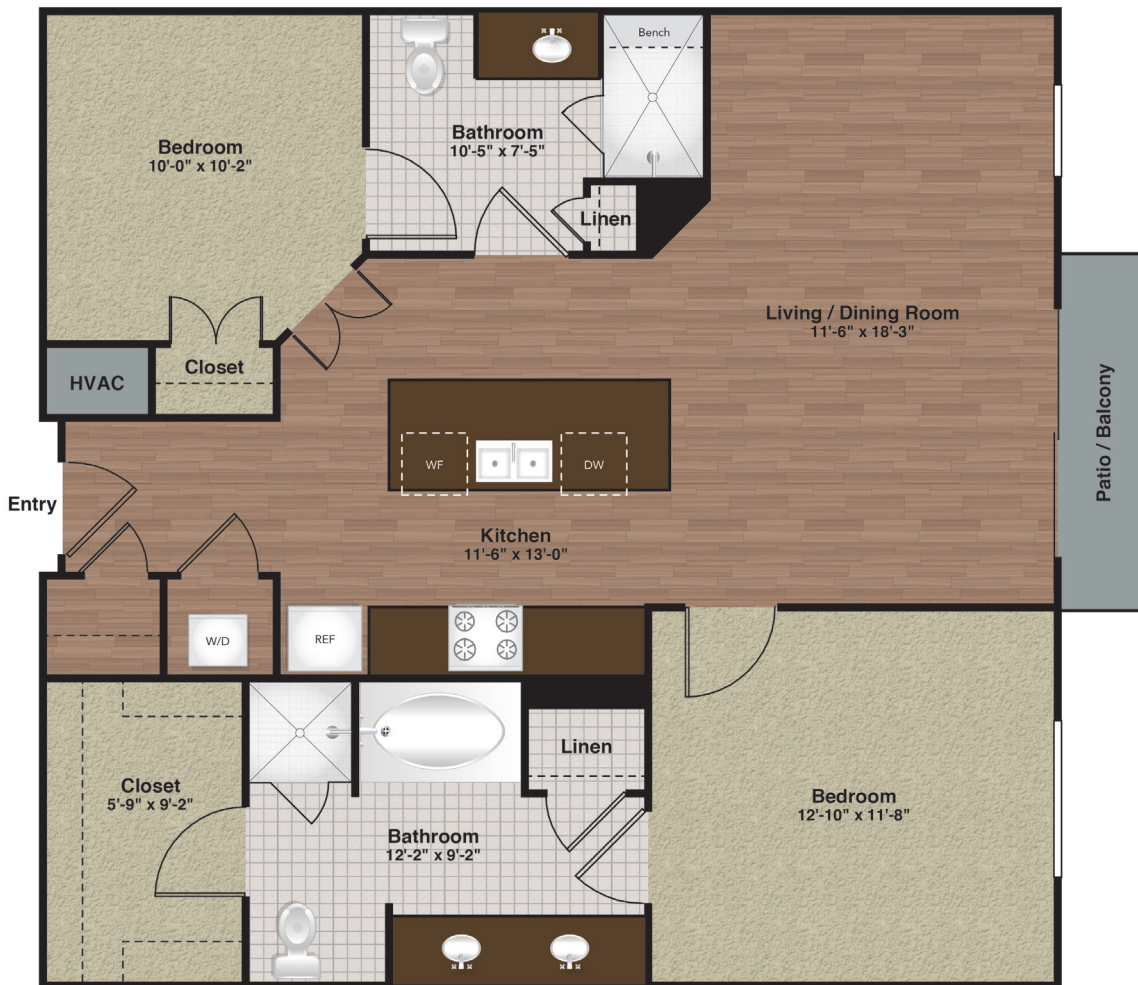

Center-B1

2 BED / 2 BATH

1023
SQ. FT.

	2837 Emerson Ave. S Minneapolis, MN 55408
	763-762-9442 www.elanuptown.com

Floor plans are artist's rendering. All dimensions are approximate. Actual product and specifications may vary in dimension or detail. Not all features are available in every apartment. Prices and availability are subject to change. Please see a representative for details.