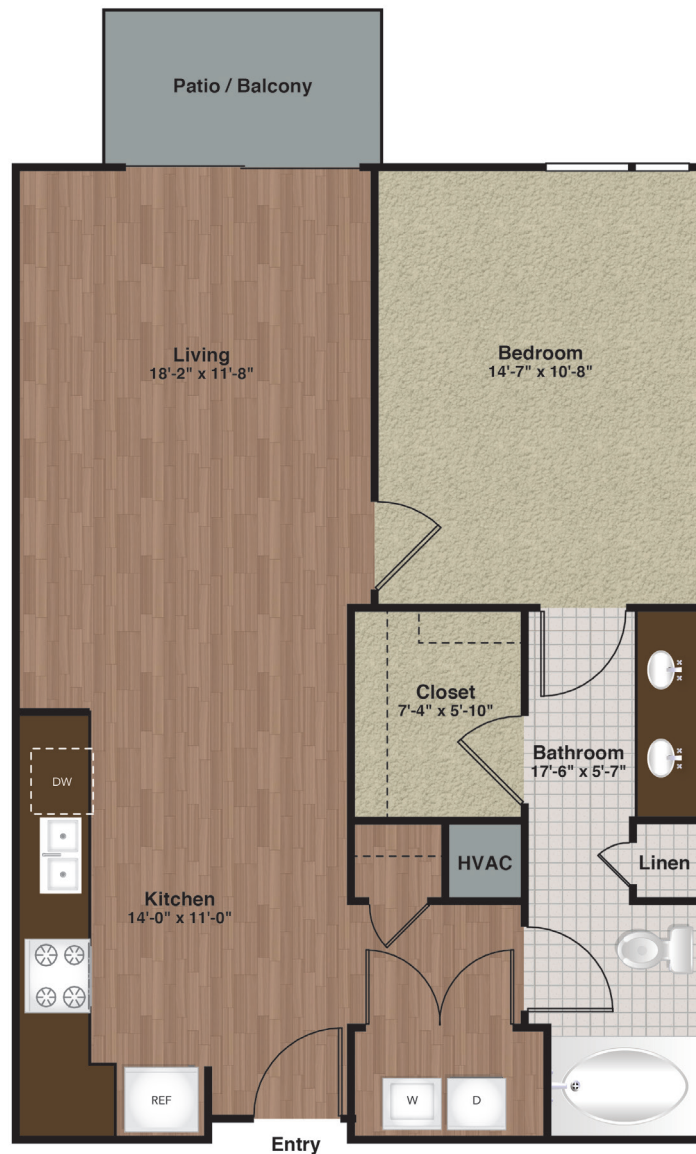

# Center-A9

1 BED / 1 BATH

797  
SQ. FT.

2837 Emerson Ave. S | Minneapolis, MN 55408

763-762-9442 | [www.elanuptown.com](http://www.elanuptown.com)

*Floor plans are artist's rendering. All dimensions are approximate. Actual product and specifications may vary in dimension or detail. Not all features are available in every apartment. Prices and availability are subject to change. Please see a representative for details.*