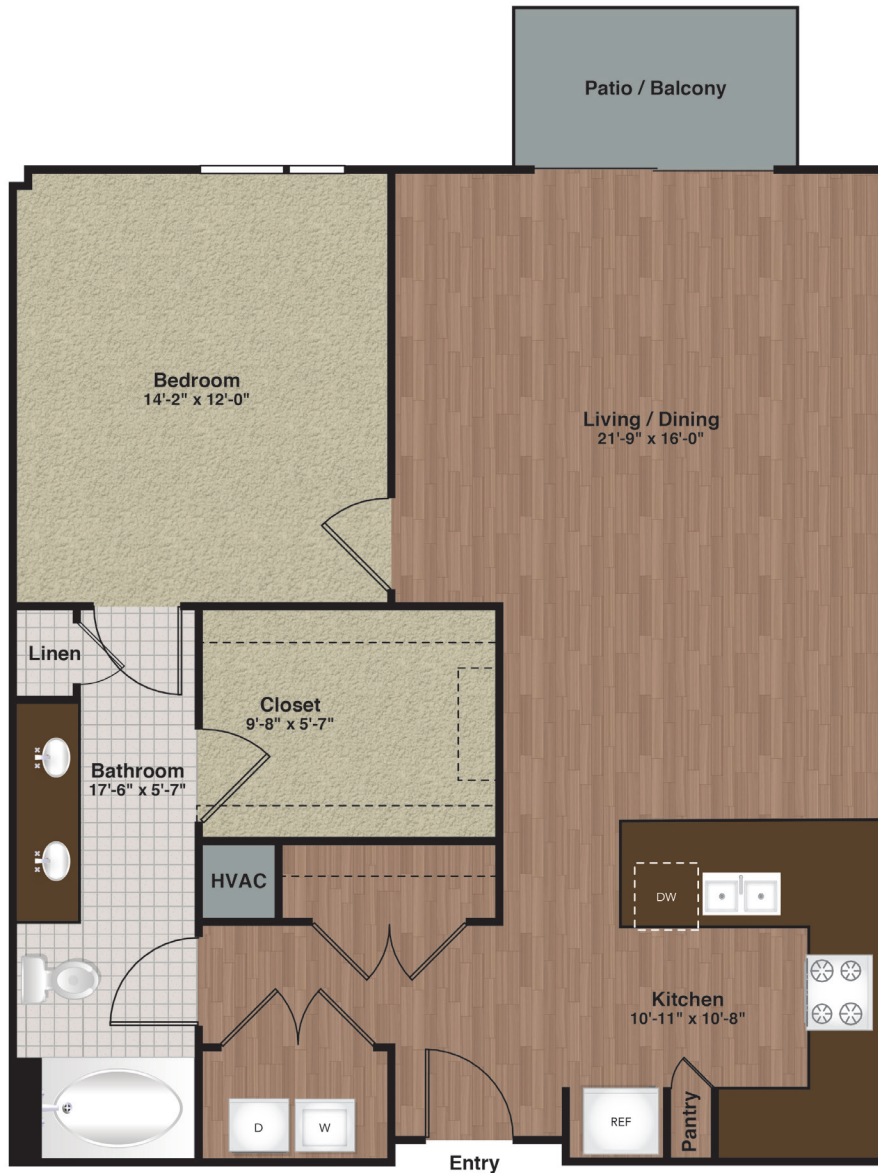

Center-A13a

1 BED / 1 BATH

992
SQ. FT.

2837 Emerson Ave. S | Minneapolis, MN 55408

763-762-9442 | www.elanuptown.com

Floor plans are artist's rendering. All dimensions are approximate. Actual product and specifications may vary in dimension or detail. Not all features are available in every apartment. Prices and availability are subject to change. Please see a representative for details.