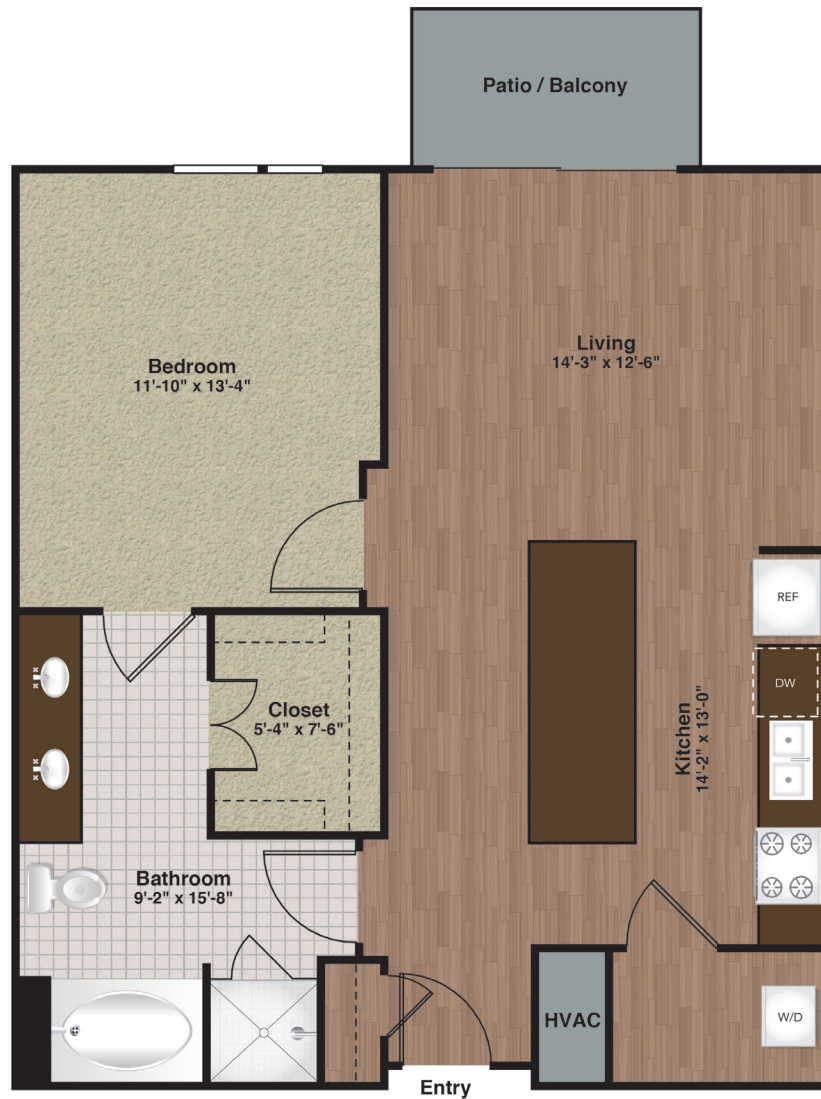

# Center-A10

1 BED / 1 BATH

828  
SQ. FT.

2837 Emerson Ave. S | Minneapolis, MN 55408

763-762-9442 | [www.elanuptown.com](http://www.elanuptown.com)

*Floor plans are artist's rendering. All dimensions are approximate. Actual product and specifications may vary in dimension or detail. Not all features are available in every apartment. Prices and availability are subject to change. Please see a representative for details.*